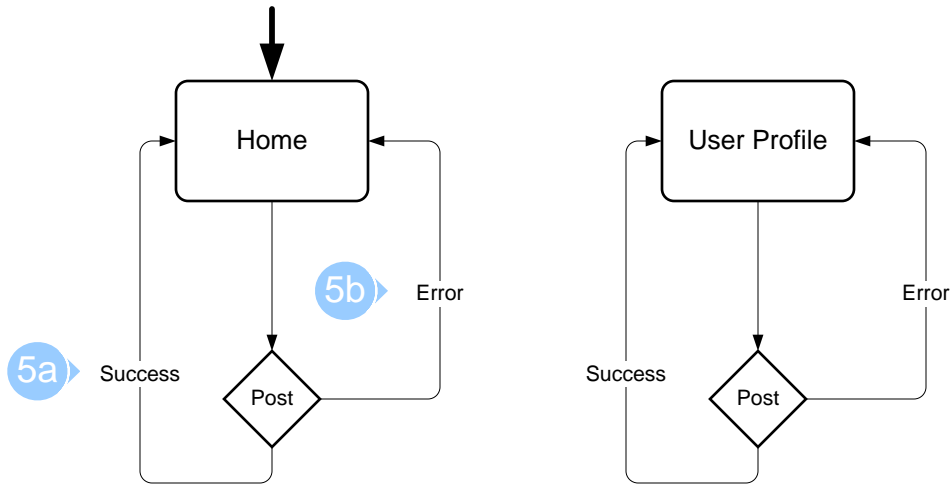

External Community Redesign – Version 1.0 – Architecture Diagram

1 Global navigation nodes provide contextual navigation options for leading users to communities.

2 Each community consists of various applications: blogs, wikis, libraries, etc.

[cont'd on page 2]

External Community Redesign – Version 1.0 – Architecture Diagram

[cont'd from page 1]

1 Various applications available to each community. Feed mandatory and can have multiple instances of apps.

Legend

External Community Redesign – Version 1.0 – Architecture Diagram

Sign In

Sign Out

Legend

External Community Redesign – Version 1.0 – Architecture Diagram

Registration

Edit Profile

Legend

External Community Redesign – Version 1.0 – Architecture Diagram

Update Status

5a Updates from either Home or Profile are reflected as global updates. On post, page updates to display status update.