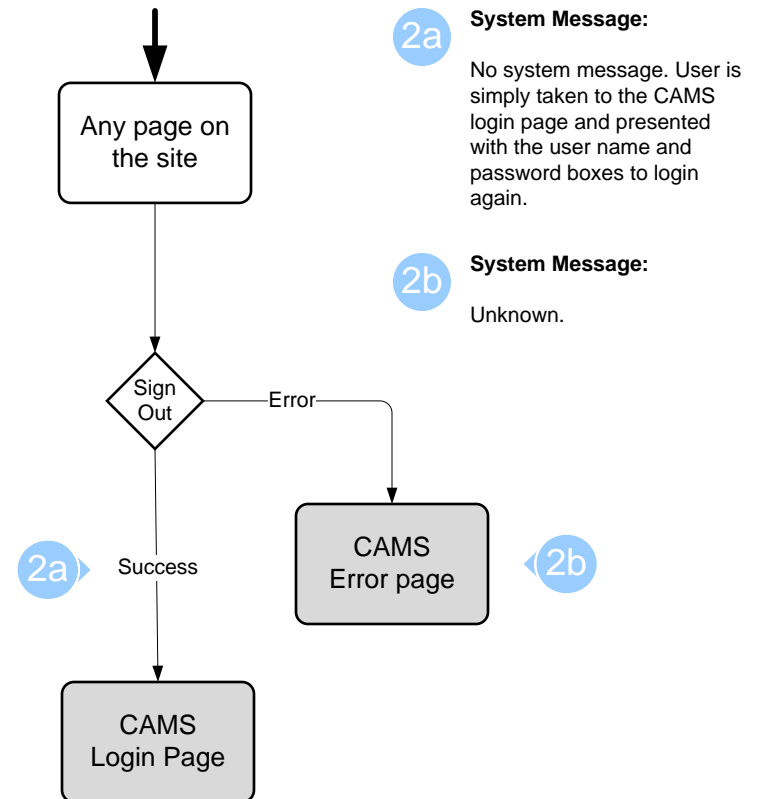

[cont'd on page 2]

External Community Redesign – Version 1.0 – Architecture Diagram

[cont'd from page 1]

1 Various applications available to each community. Feed mandatory and can have multiple instances of apps.

Legend

External Community Redesign – Version 1.0 – Architecture Diagram

Sign In

Sign Out

Legend

External Community Redesign – Version 1.0 – Architecture Diagram

Registration

Edit Profile

Legend

External Community Redesign – Version 1.0 – Architecture Diagram

Update Status

5a Updates from either Home or Profile are reflected as global updates. On post, page updates to display status update.