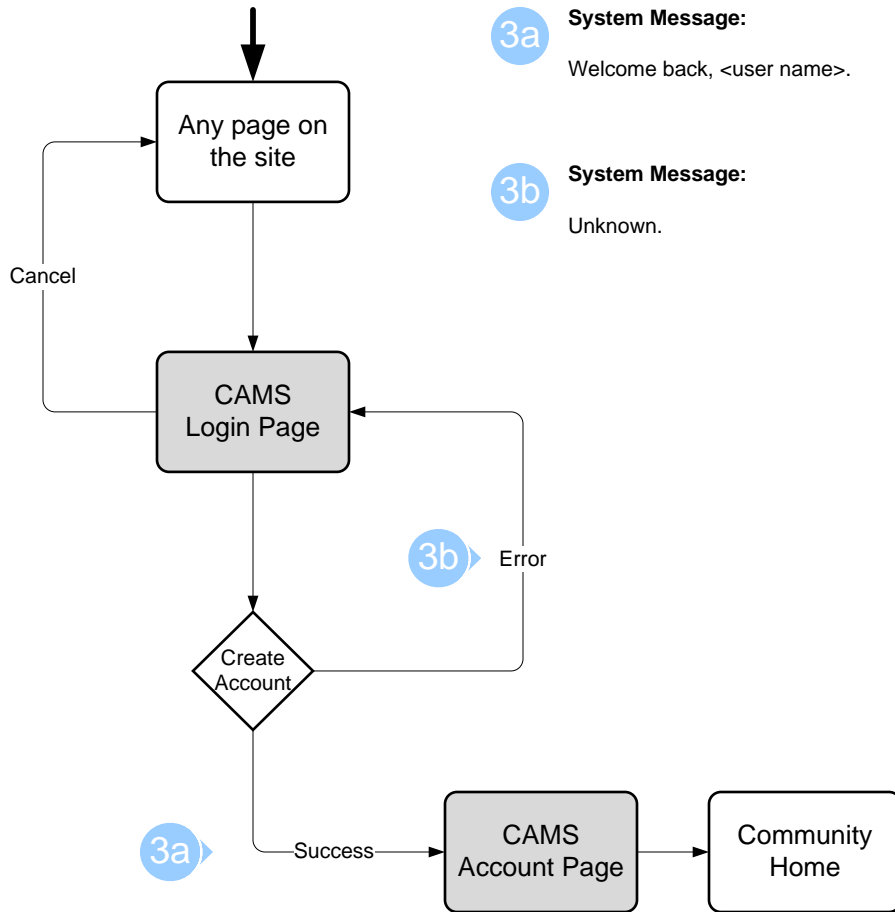

External Community Redesign – Version 1.0 – Architecture Diagram

1 Global navigation nodes provide contextual navigation options for leading users to communities.

2 Each community consists of various applications: blogs, wikis, libraries, etc.

[cont'd on page 2]

External Community Redesign – Version 1.0 – Architecture Diagram

[cont'd from page 1]

1 Various applications available to each community. Feed mandatory and can have multiple instances of apps.

Legend

External Community Redesign – Version 1.0 – Architecture Diagram

Sign In

Sign Out

Legend

External Community Redesign – Version 1.0 – Architecture Diagram

Registration

Edit Profile

Legend

External Community Redesign – Version 1.0 – Architecture Diagram

Update Status

5a Updates from either Home or Profile are reflected as global updates. On post, page updates to display status update.