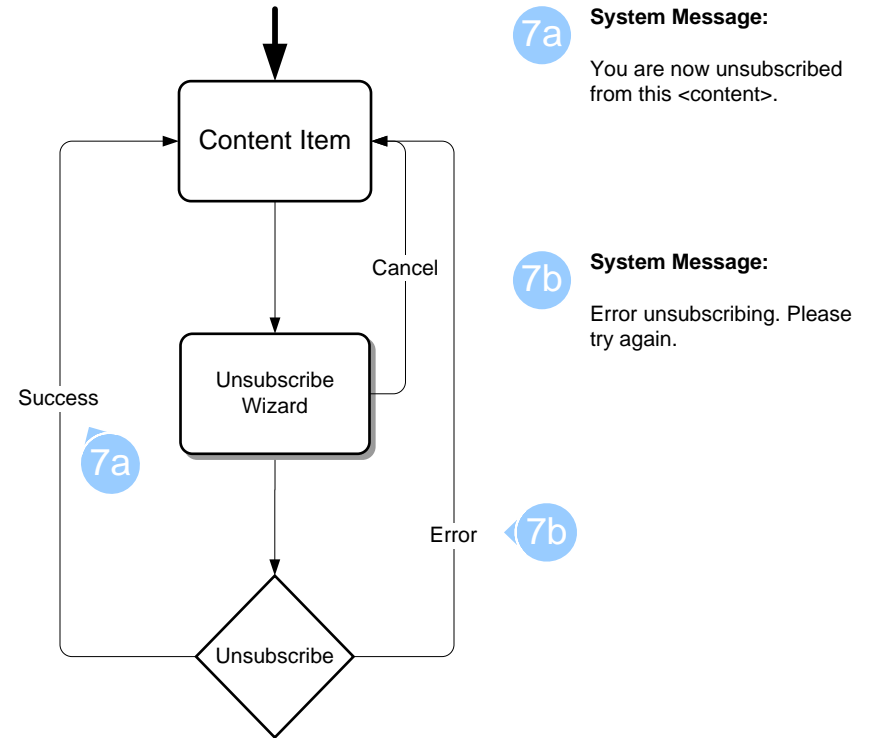

5a **System Message:**
Uh oh, your post didn't make. Please try again.

Share Content

6a **System Message:**
This content was successfully shared to your user profile.

6b **System Message:**
Error sharing content. Please try again.

Legend

External Community Redesign – Version 1.0 – Architecture Diagram

Subscribe

Unsubscribe

Legend