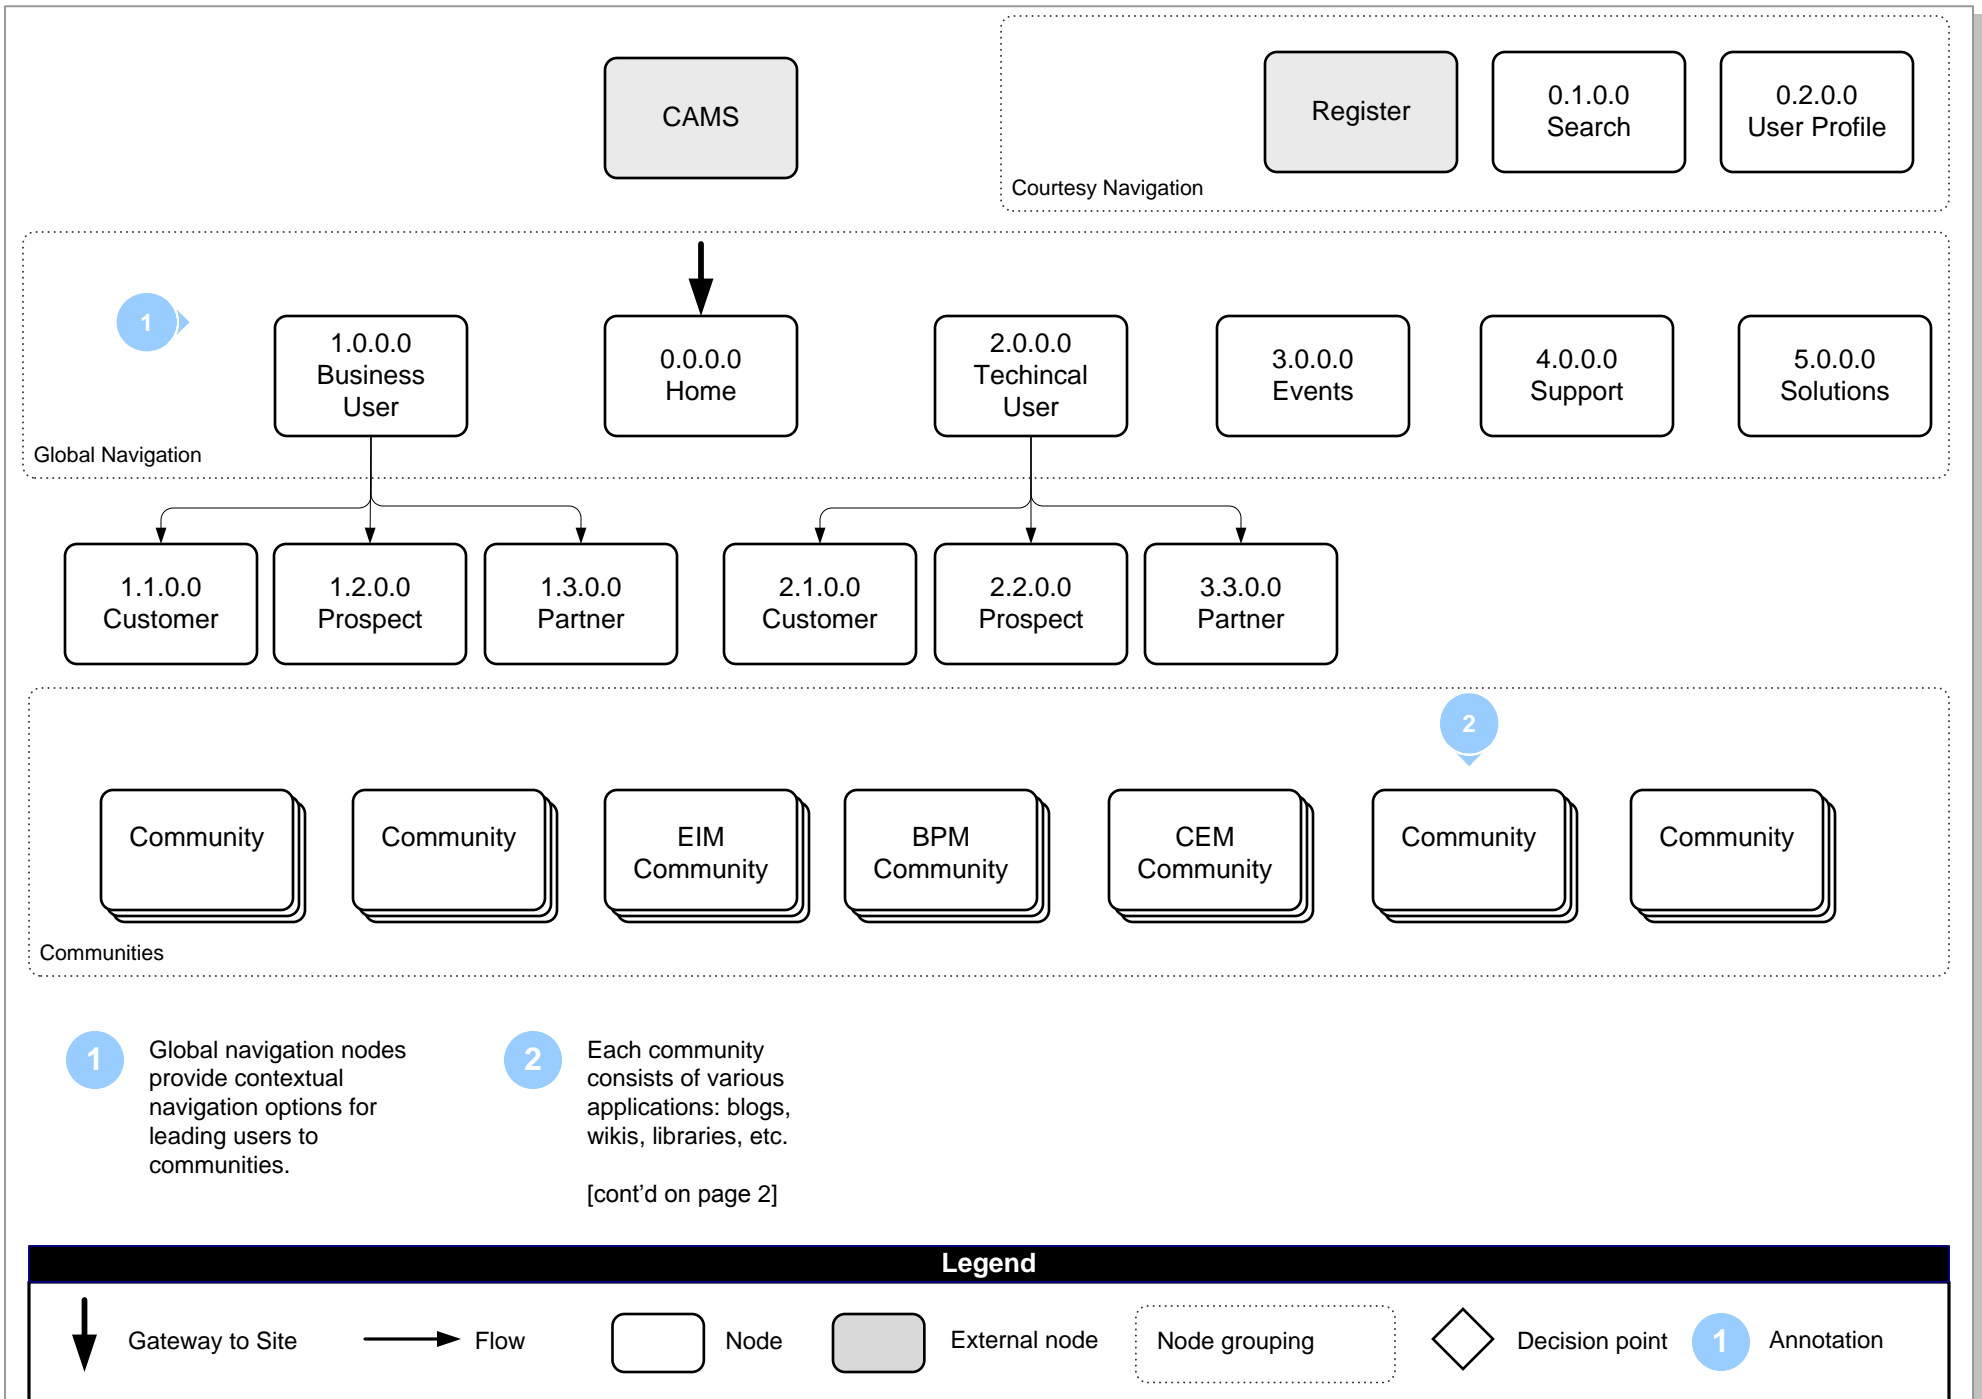

External Community Redesign – Version 1.0 – Architecture Diagram

1 Global navigation nodes provide contextual navigation options for leading users to communities.

2 Each community consists of various applications: blogs, wikis, libraries, etc.

[cont'd on page 2]

External Community Redesign – Version 1.0 – Architecture Diagram

[cont'd from page 1]

1 Various applications available to each community. Feed mandatory and can have multiple instances of apps.

Legend

External Community Redesign – Version 1.0 – Architecture Diagram

Update Status

5a Updates from either Home or Profile are reflected as global updates. On post, page updates to display status update.

Legend

External Community Redesign – Version 1.0 – Architecture Diagram

Subscribe

Unsubscribe

Legend