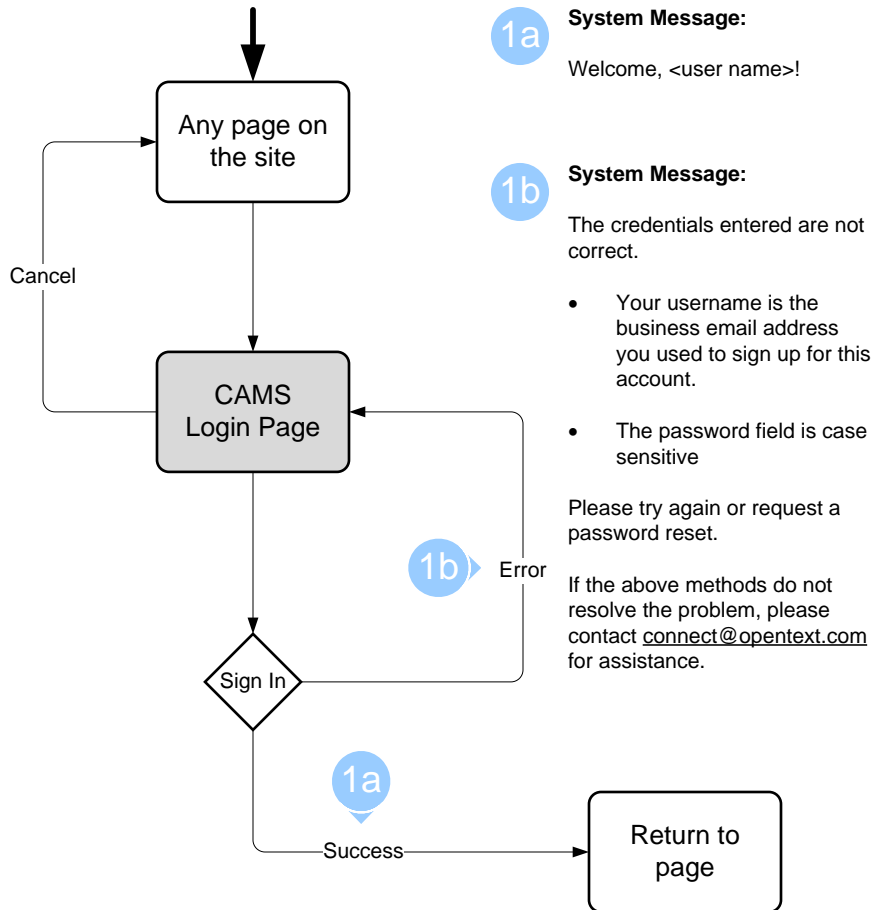

External Community Redesign – Version 1.0 – Architecture Diagram

1 Global navigation nodes provide contextual navigation options for leading users to communities.

2 Each community consists of various applications: blogs, wikis, libraries, etc.

[cont'd on page 2]

External Community Redesign – Version 1.0 – Architecture Diagram

[cont'd from page 1]

1 Various applications available to each community. Feed mandatory and can have multiple instances of apps.

Legend

External Community Redesign – Version 1.0 – Architecture Diagram

Sign In

Sign Out

Legend

External Community Redesign – Version 1.0 – Architecture Diagram

Registration

Edit Profile

Legend

External Community Redesign – Version 1.0 – Architecture Diagram

Update Status

5a Updates from either Home or Profile are reflected as global updates. On post, page updates to display status update.