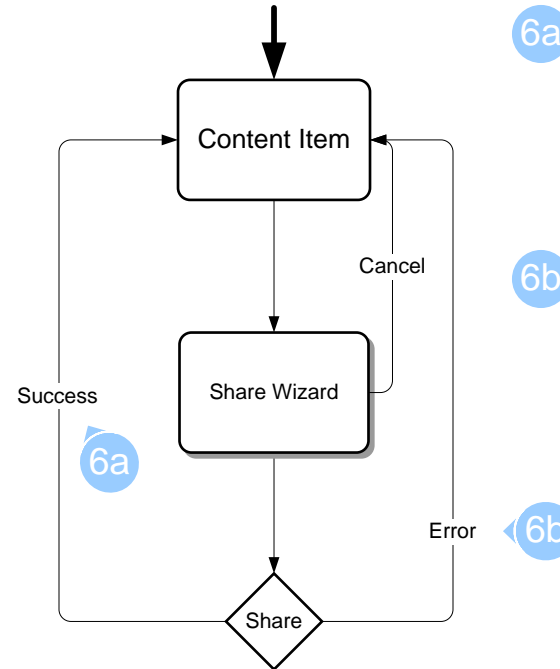

Legend

External Community Redesign – Version 1.0 – Architecture Diagram

Sign In

Sign Out

Legend

External Community Redesign – Version 1.0 – Architecture Diagram

Registration

Edit Profile

Legend

External Community Redesign – Version 1.0 – Architecture Diagram

Update Status

5a Updates from either Home or Profile are reflected as global updates. On post, page updates to display status update.

5a **System Message:**
Uh oh, your post didn't make. Please try again.

Share Content

6a **System Message:**
This content was successfully shared to your user profile.

6b **System Message:**
Error sharing content. Please try again.

Legend

External Community Redesign – Version 1.0 – Architecture Diagram

Subscribe

Unsubscribe

Legend