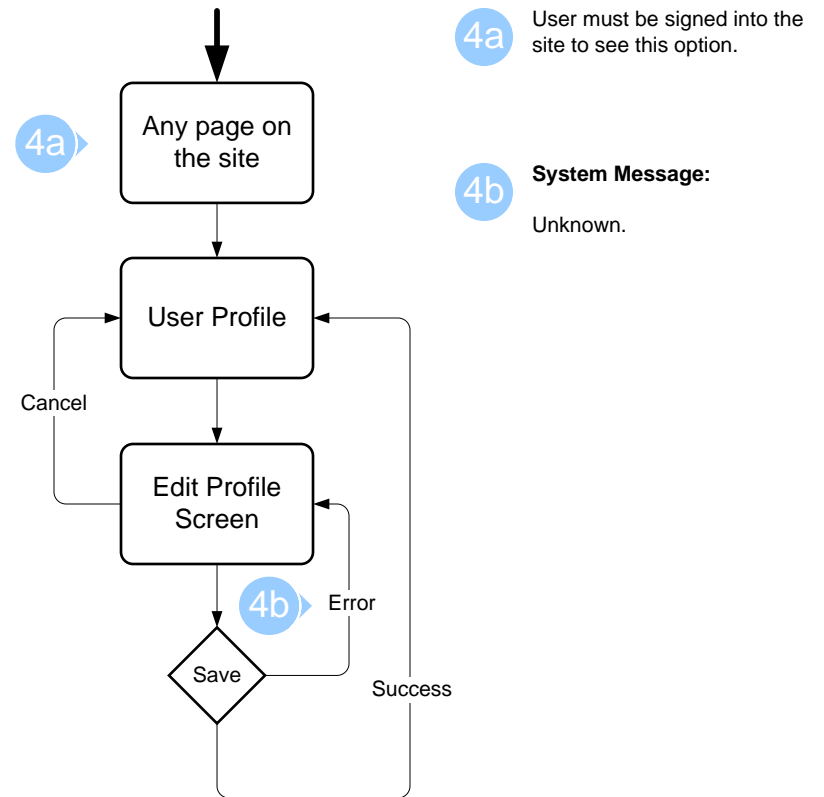

External Community Redesign – Version 1.0 – Architecture Diagram

1 Global navigation nodes provide contextual navigation options for leading users to communities.

2 Each community consists of various applications: blogs, wikis, libraries, etc.

[cont'd on page 2]

External Community Redesign – Version 1.0 – Architecture Diagram

[cont'd from page 1]

1 Various applications available to each community. Feed mandatory and can have multiple instances of apps.

Legend

External Community Redesign – Version 1.0 – Architecture Diagram

Sign In

Sign Out

Legend

External Community Redesign – Version 1.0 – Architecture Diagram

Registration

Edit Profile

Legend

External Community Redesign – Version 1.0 – Architecture Diagram

Update Status

5a Updates from either Home or Profile are reflected as global updates. On post, page updates to display status update.