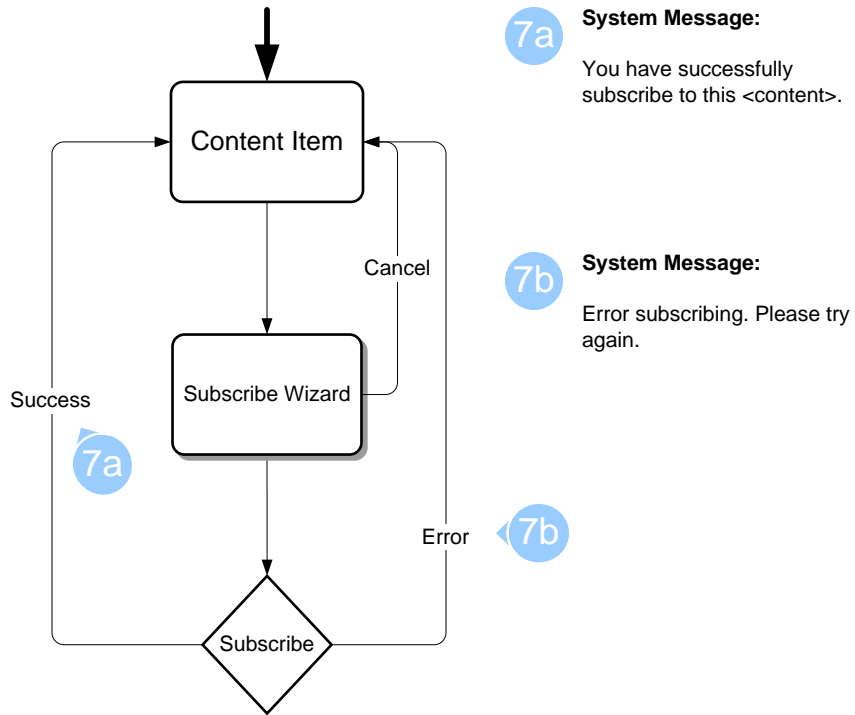

Legend

External Community Redesign – Version 1.0 – Architecture Diagram

Update Status

5a Updates from either Home or Profile are reflected as global updates. On post, page updates to display status update.

5a **System Message:**
Uh oh, your post didn't make. Please try again.

Share Content

6a **System Message:**
This content was successfully shared to your user profile.

6b **System Message:**
Error sharing content. Please try again.

Legend

External Community Redesign – Version 1.0 – Architecture Diagram

Subscribe

Unsubscribe

Legend