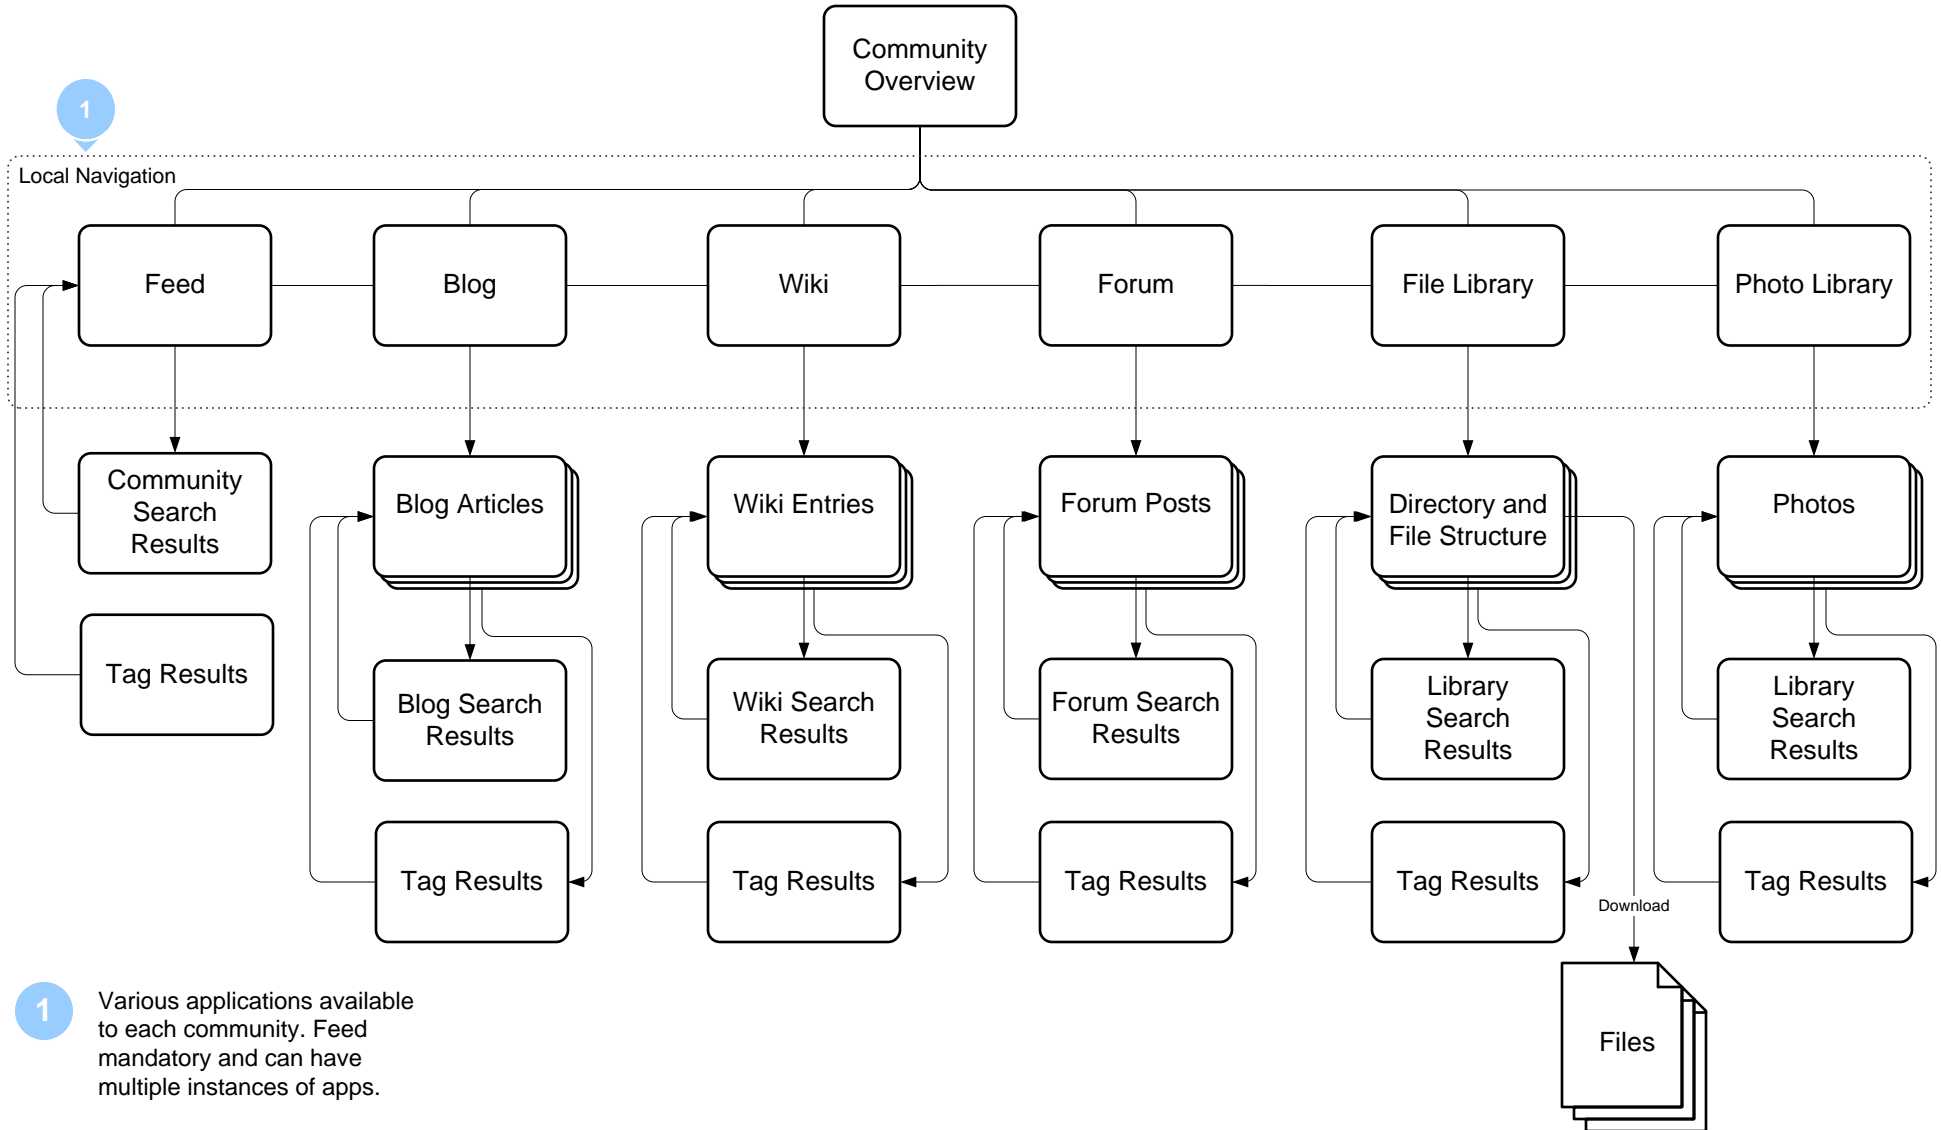

External Community Redesign – Version 1.0 – Architecture Diagram

1 Global navigation nodes provide contextual navigation options for leading users to communities.

2 Each community consists of various applications: blogs, wikis, libraries, etc.

[cont'd on page 2]

External Community Redesign – Version 1.0 – Architecture Diagram

[cont'd from page 1]

1 Various applications available to each community. Feed mandatory and can have multiple instances of apps.

Legend

External Community Redesign – Version 1.0 – Architecture Diagram

Update Status

5a Updates from either Home or Profile are reflected as global updates. On post, page updates to display status update.

Legend

External Community Redesign – Version 1.0 – Architecture Diagram

Subscribe

Unsubscribe

Legend