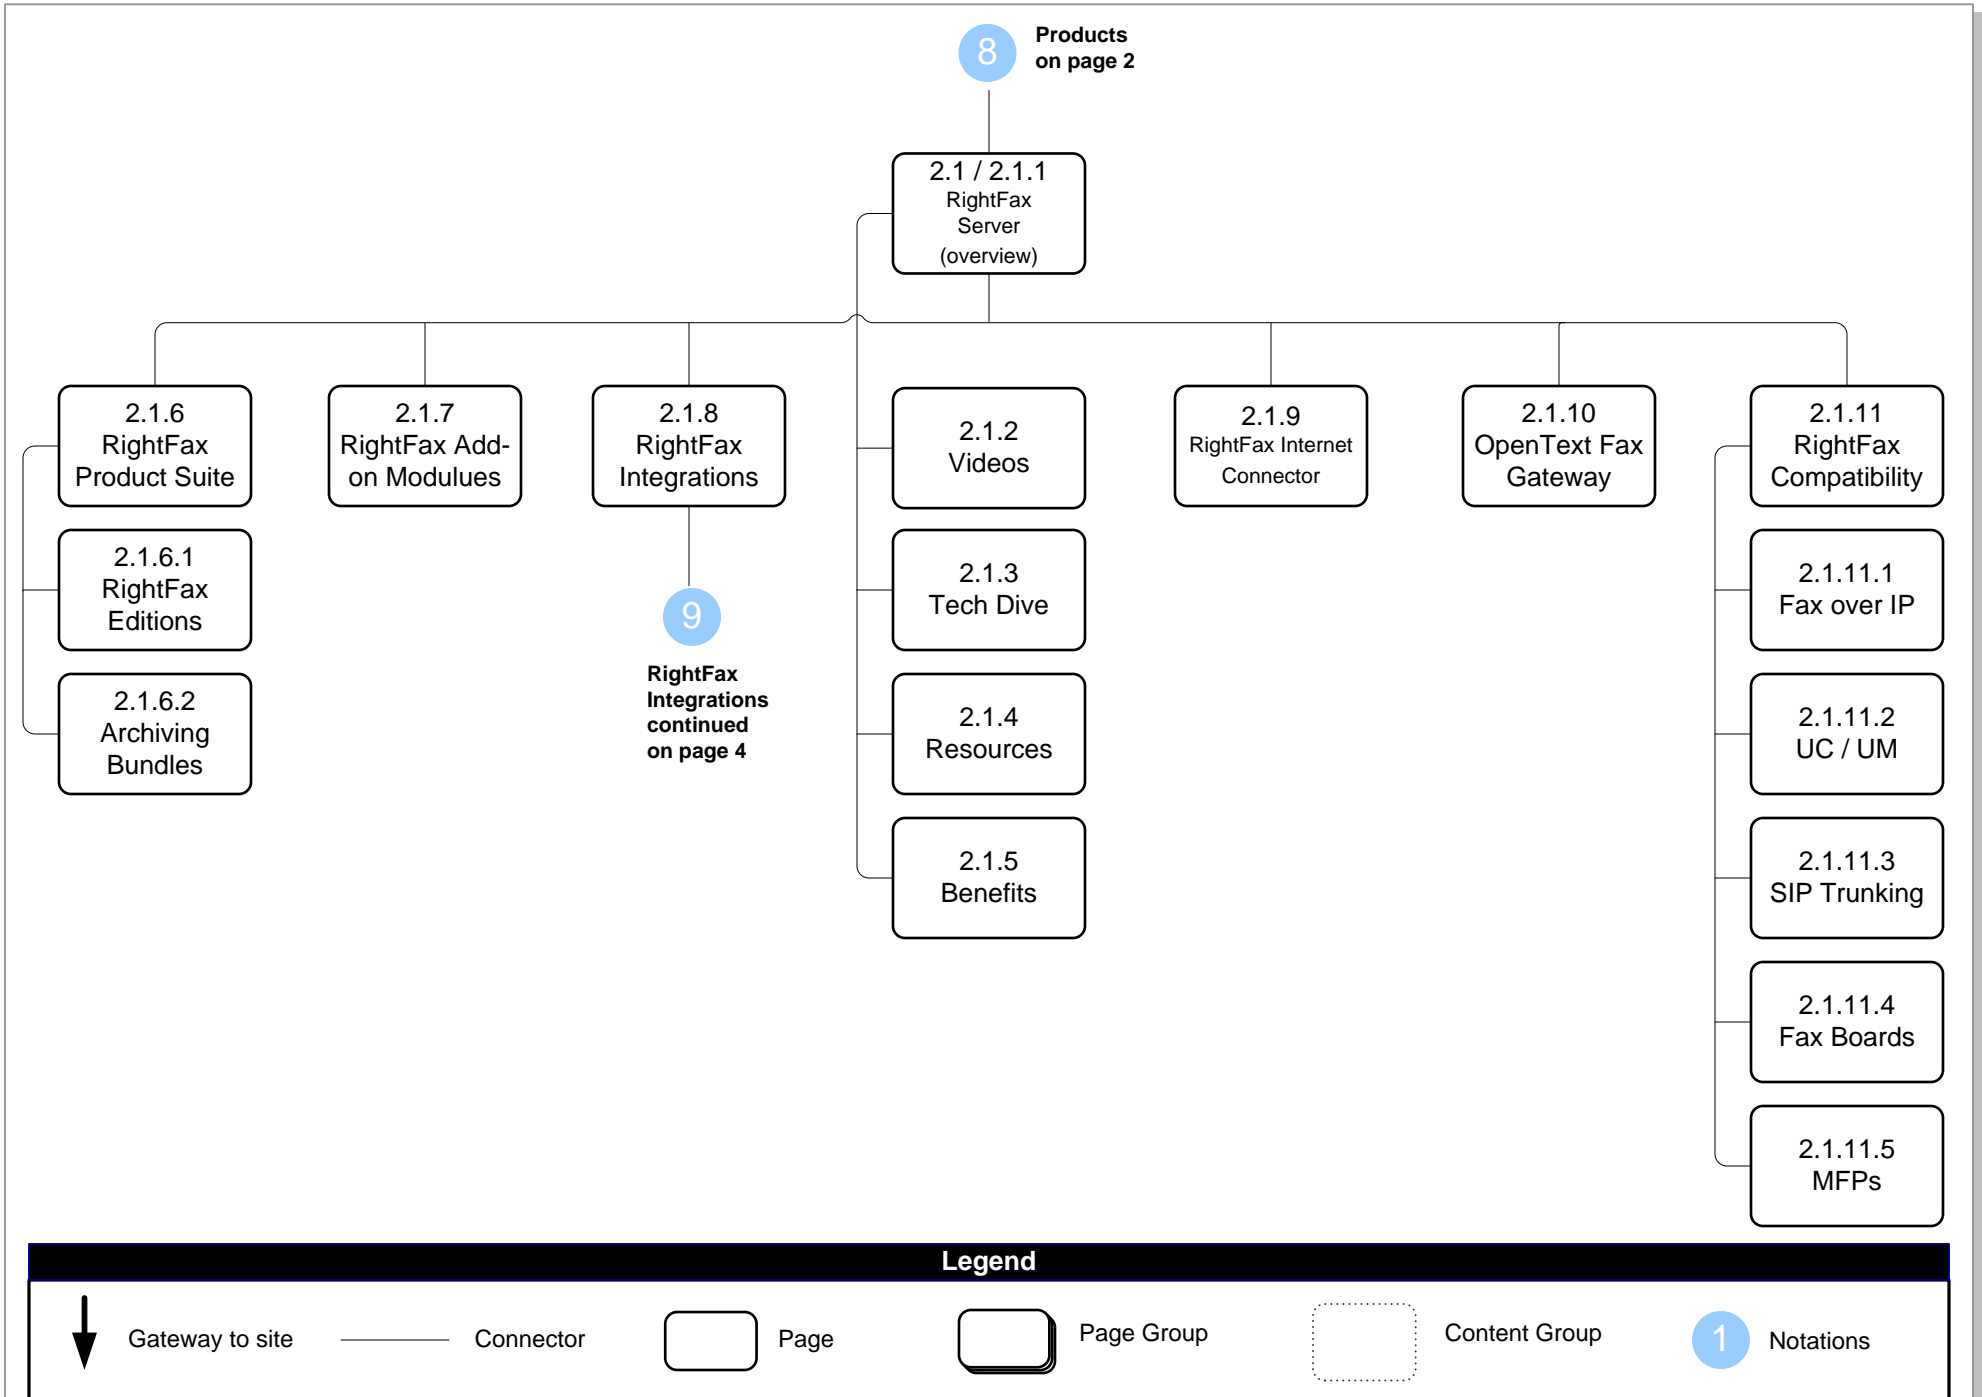

Fax Solutions Redesign – Version 1.0 – Sitemap