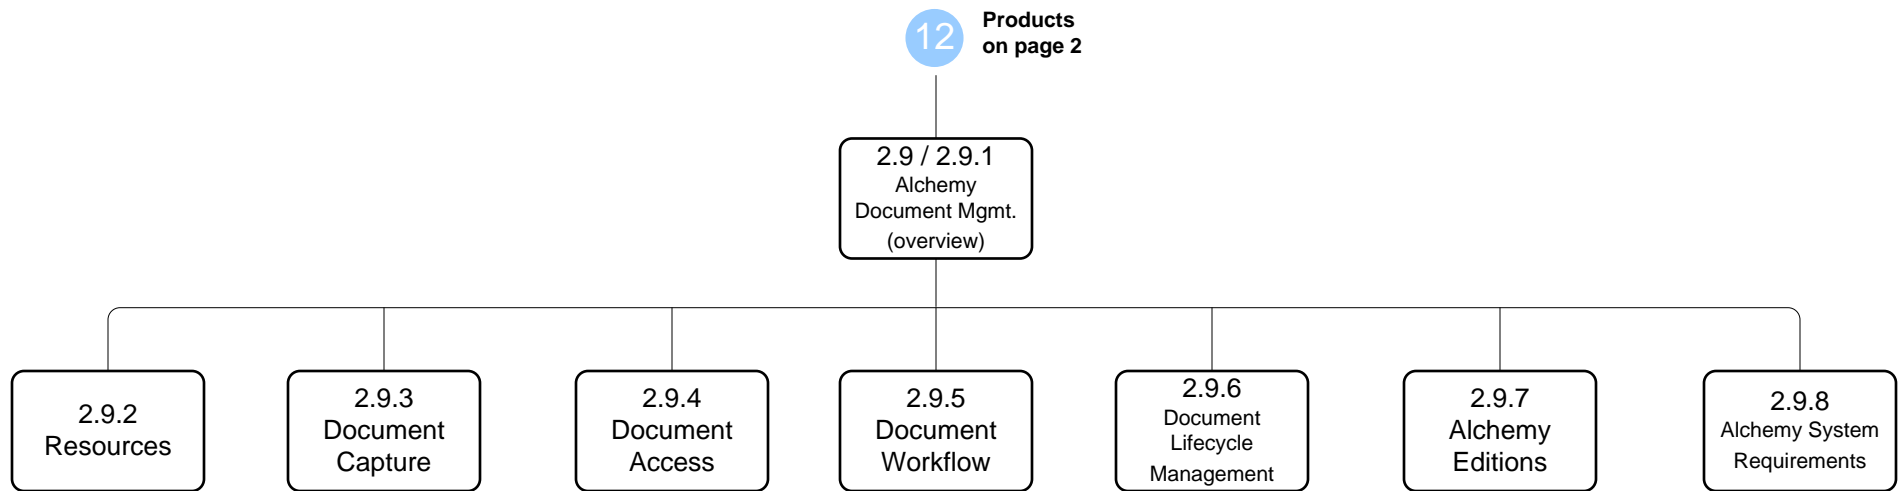

Fax Solutions Redesign – Version 1.0 – Sitemap