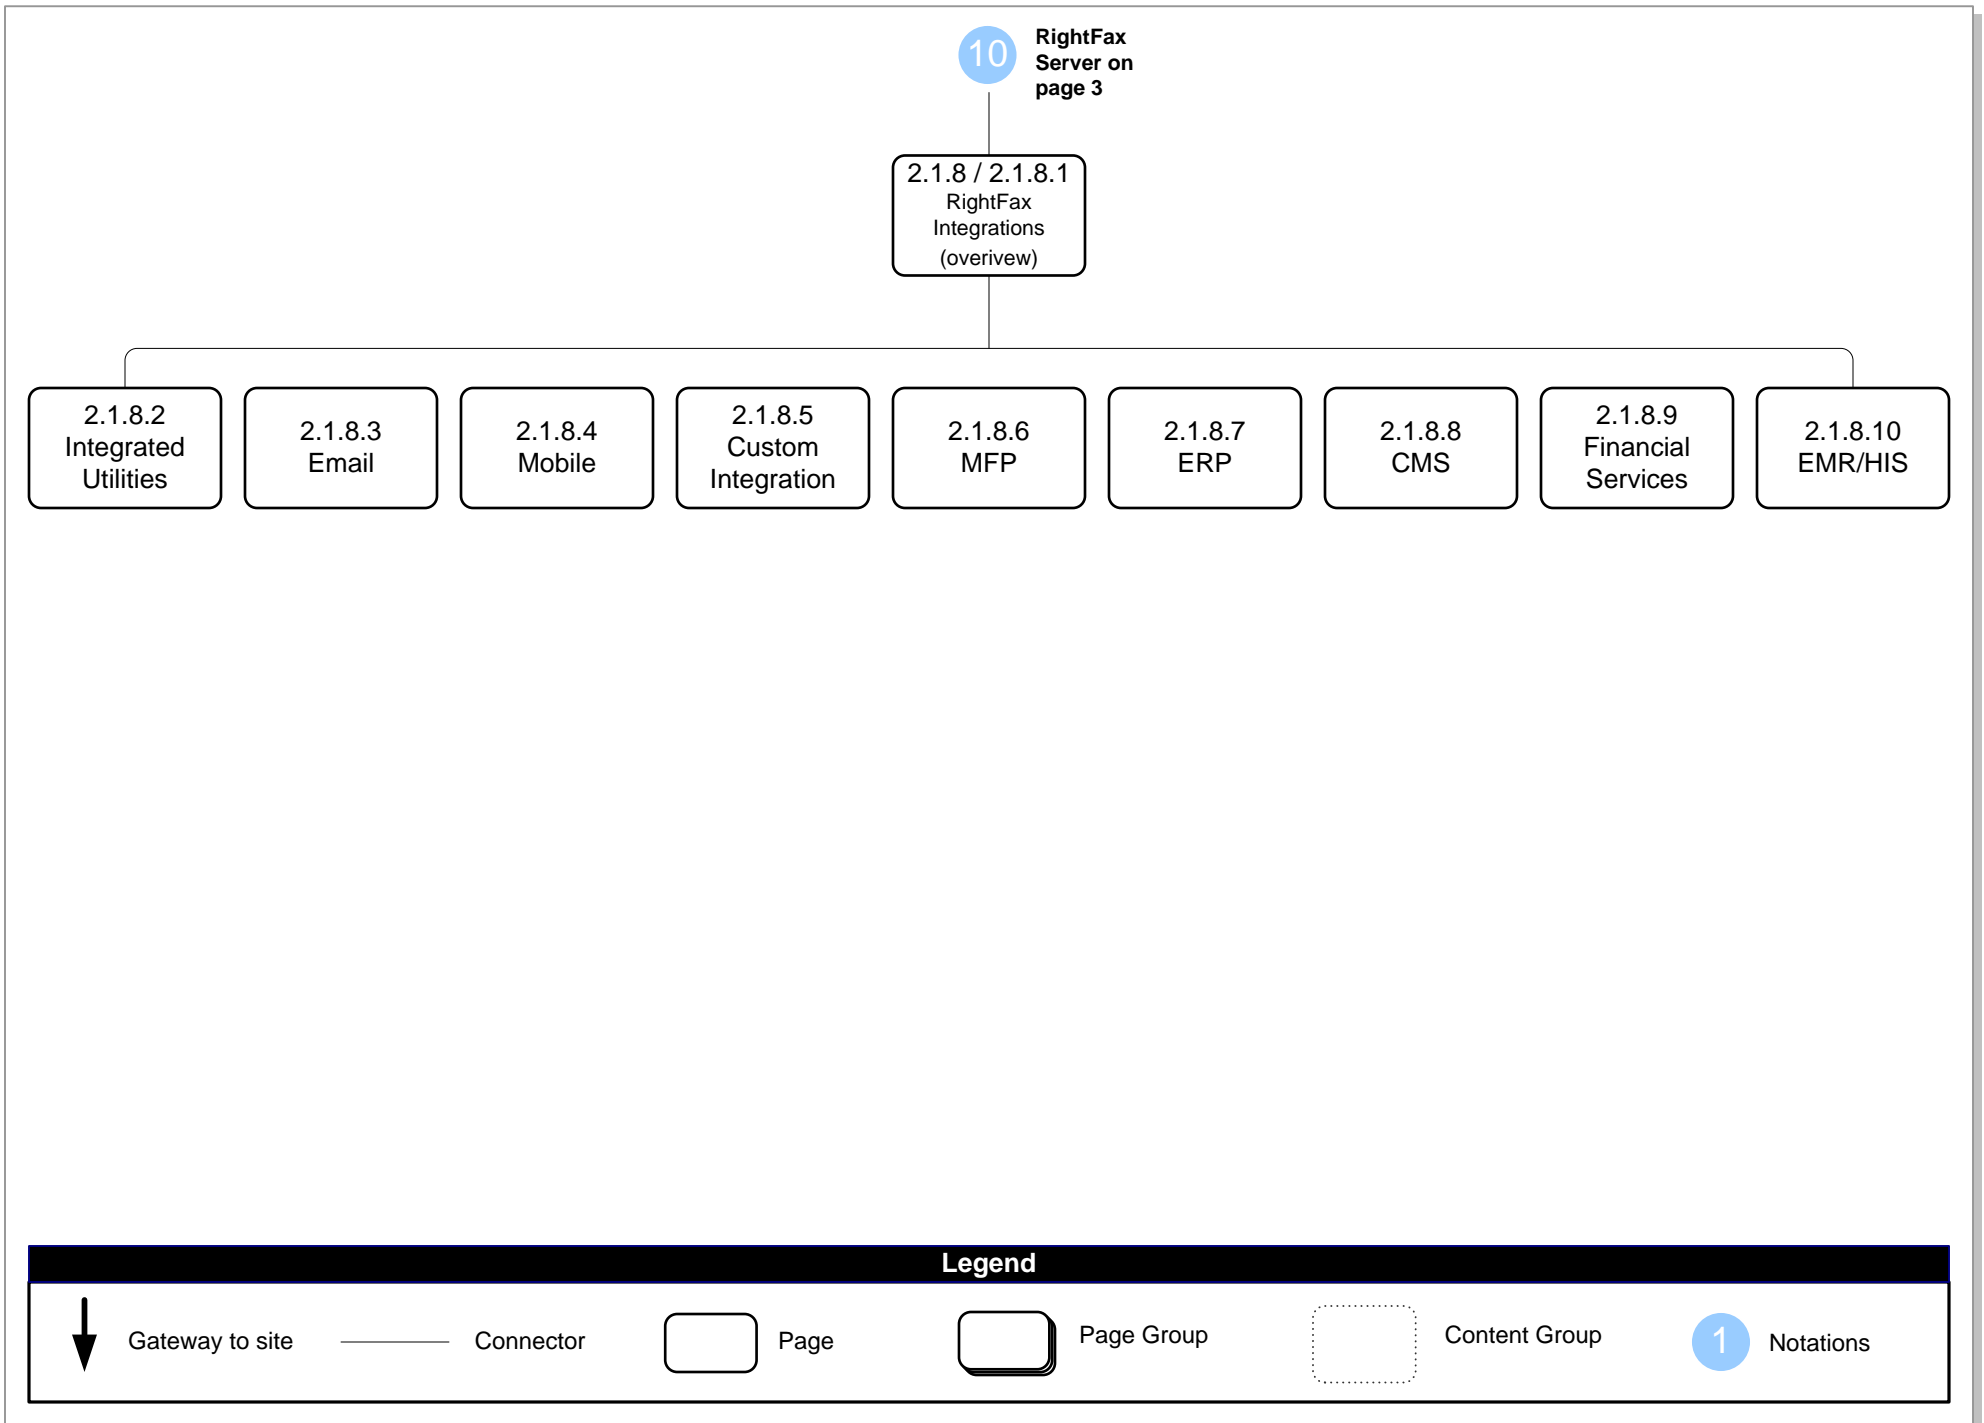

Fax Solutions Redesign – Version 1.0 – Sitemap