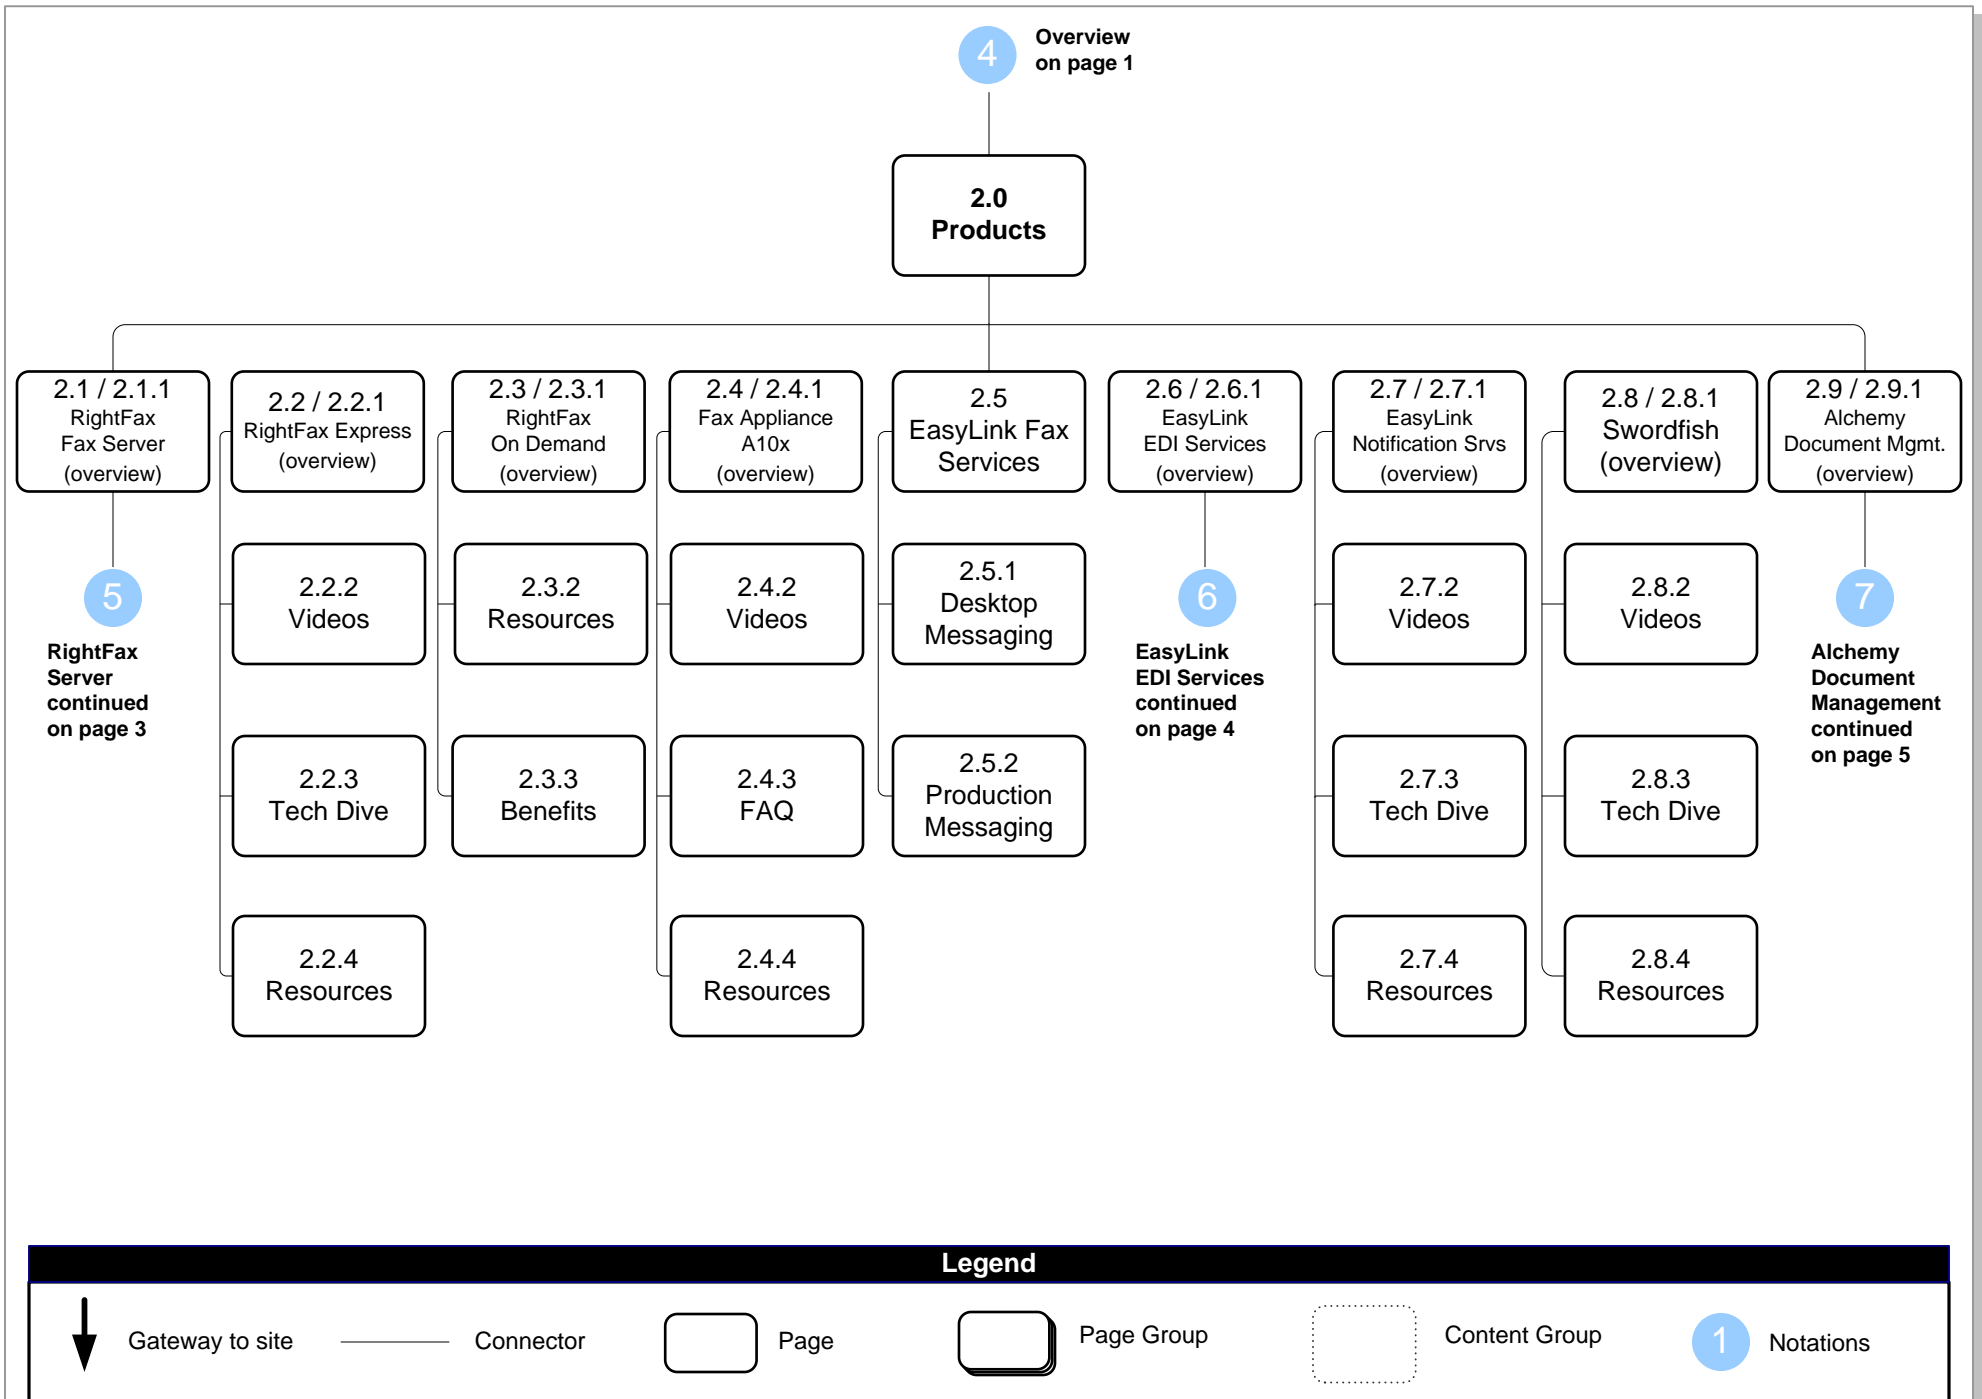

Fax Solutions Redesign – Version 1.0 – Sitemap