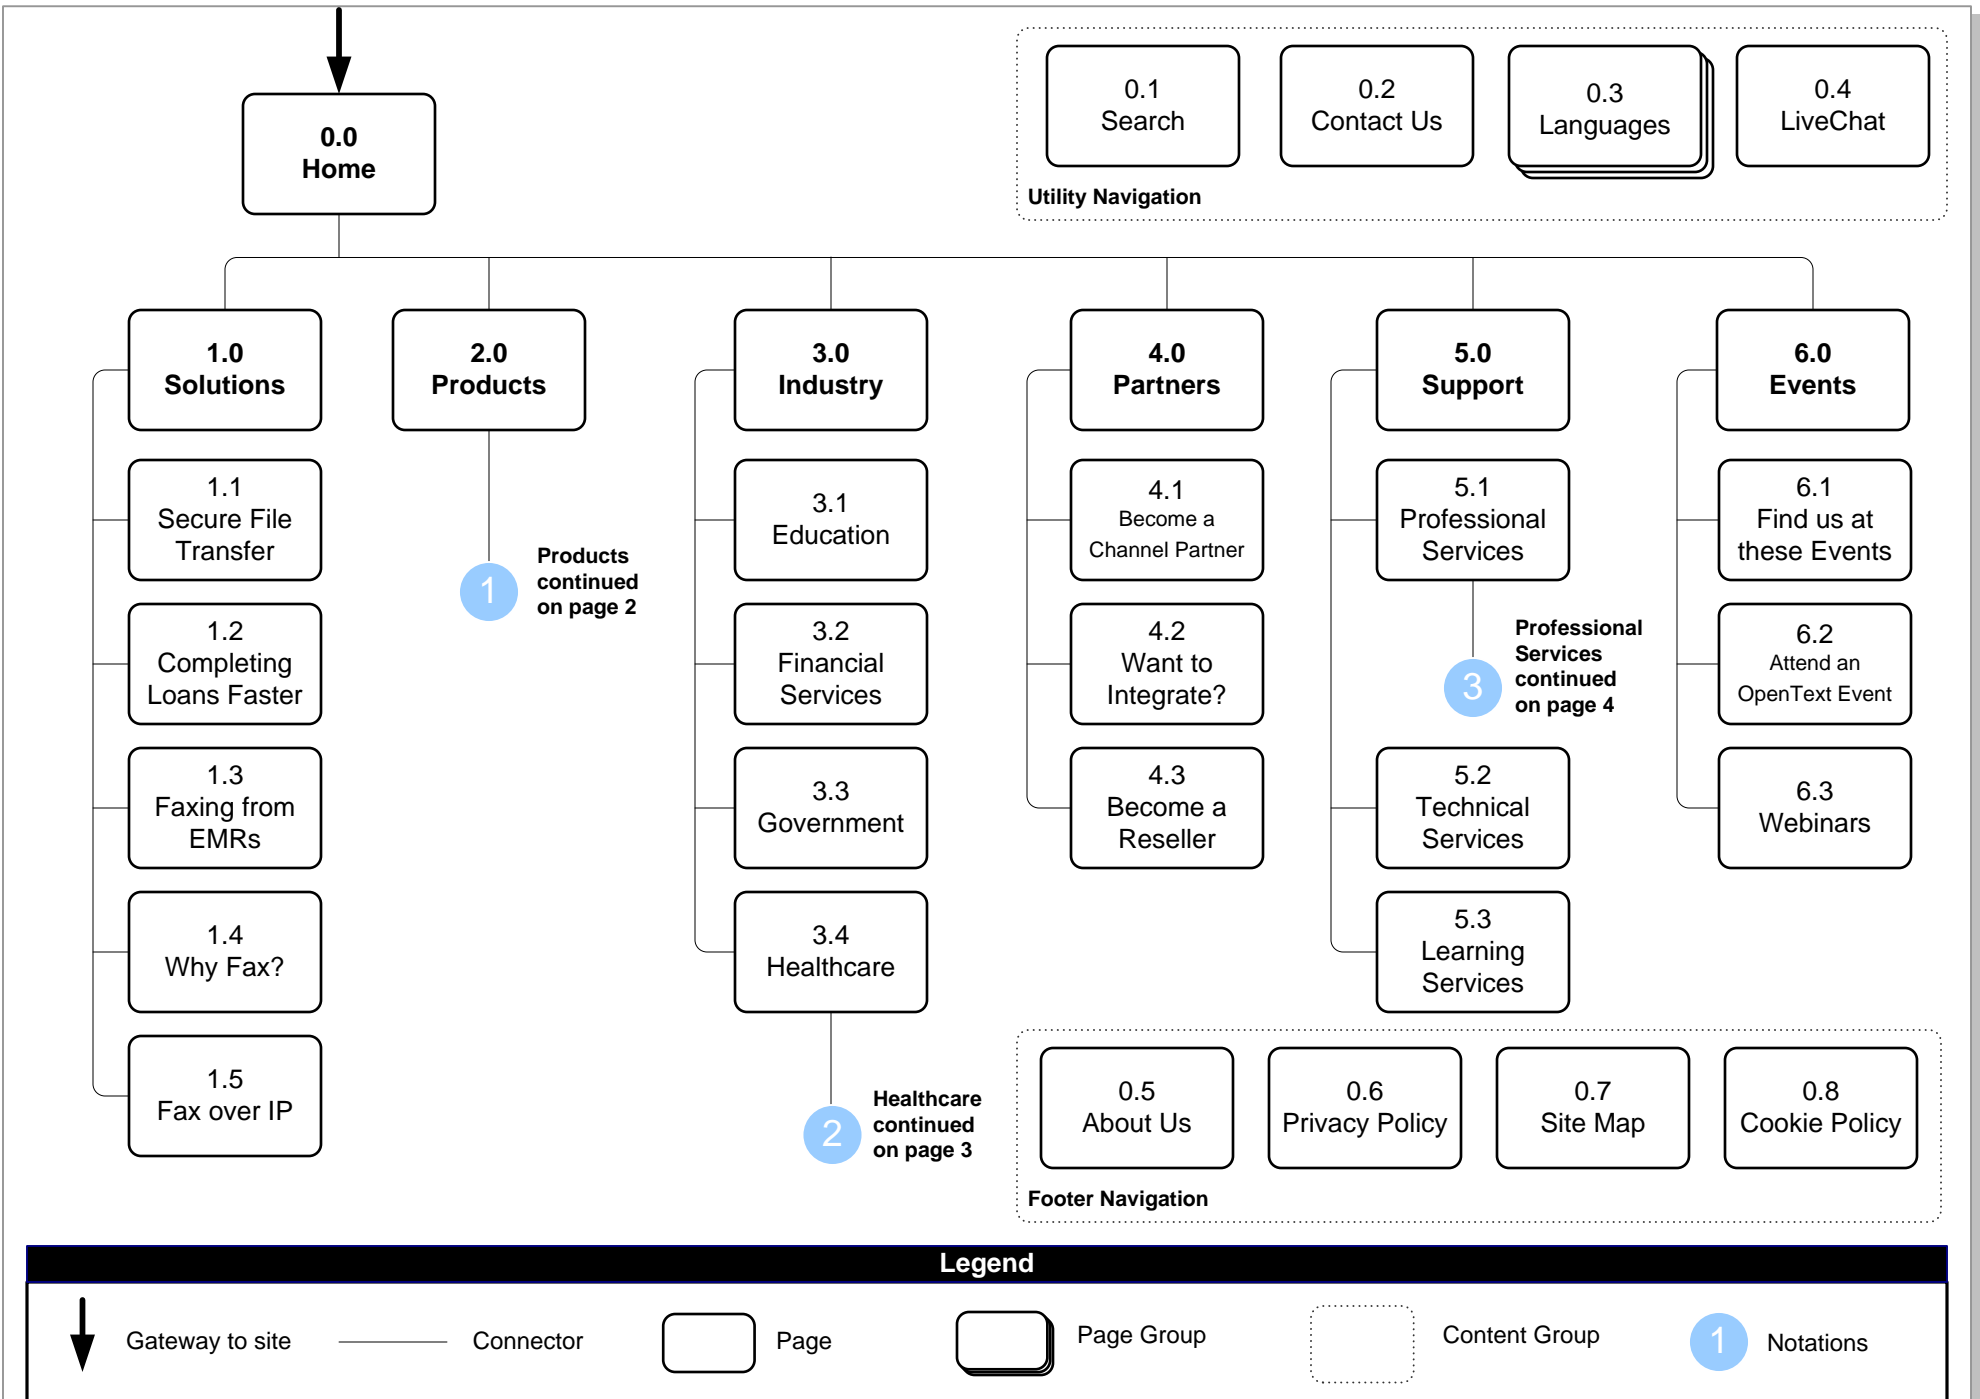

# Fax Solutions Redesign – Version 1.0 – Sitemap

## Legend