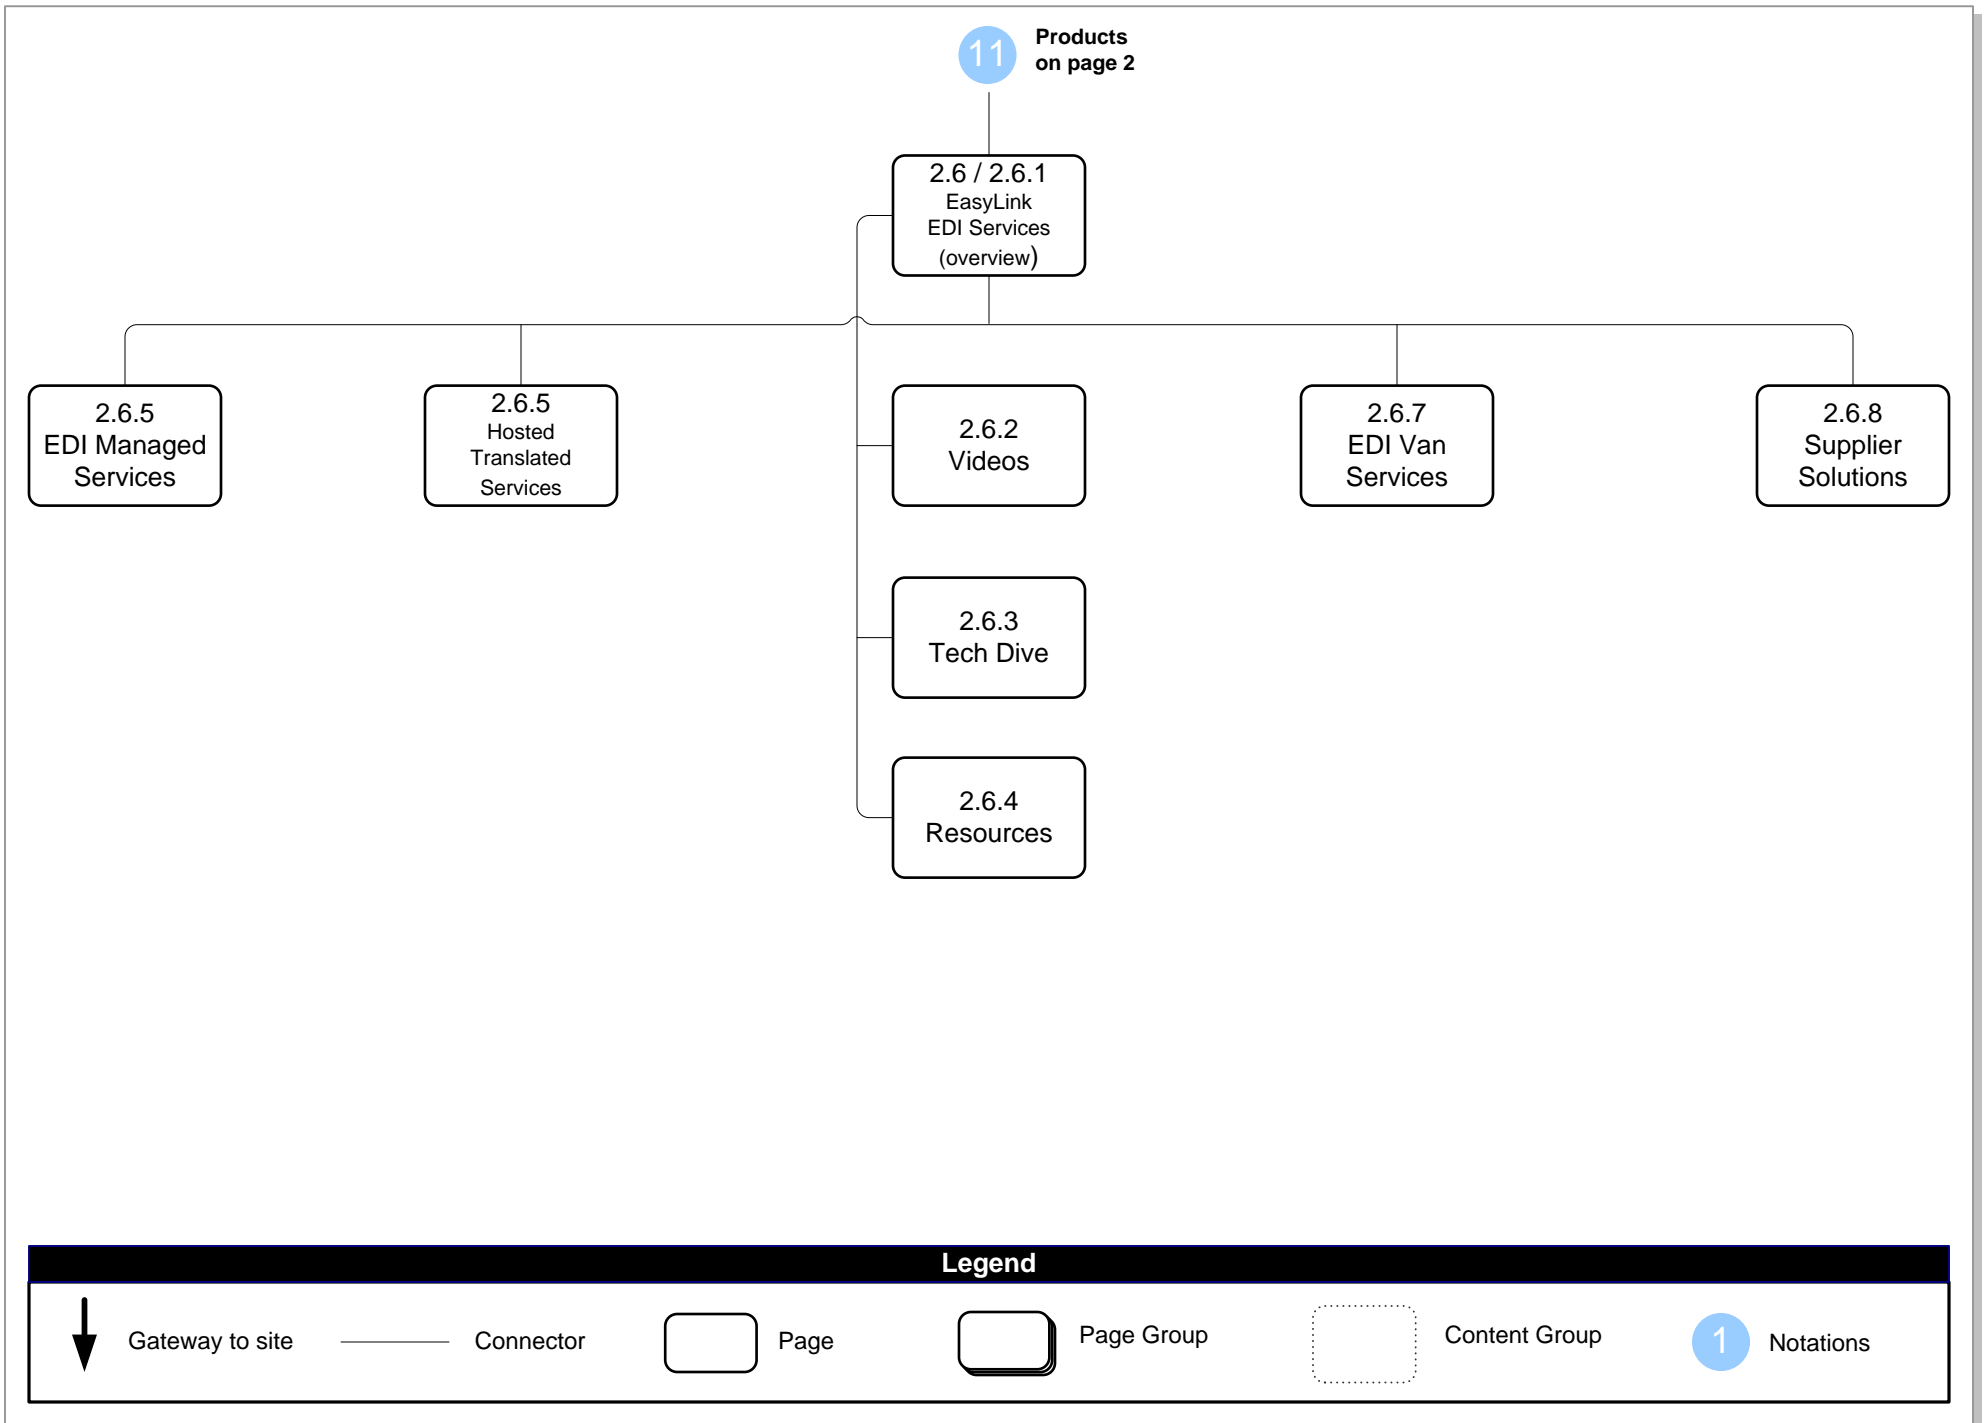

Fax Solutions Redesign – Version 1.0 – Sitemap